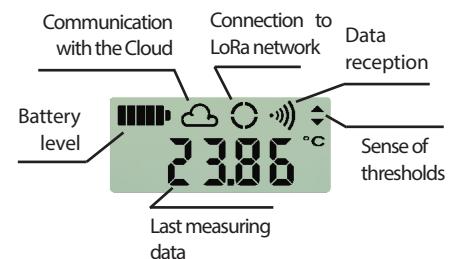

PART NRS

- 11808 EU : LoRa® SPY T3 0,5m
- 11806 EU: LoRa® SPY T3 6m
- 11808 EX: LoRa® SPY T3 0,5m 868MHz (without battery)
- 11808 EX: LoRa® SPY T3 6m 868MHz (without battery)
- 12275 EX : LoRa® SPY T3 0,5m 915MHz (without battery)
- 12274 EX : LoRa® SPY T3 3m 915MHz (without battery)
- 12273 EX : LoRa® SPY T3 6m 915MHz (without battery)

17 362b EN 01 04