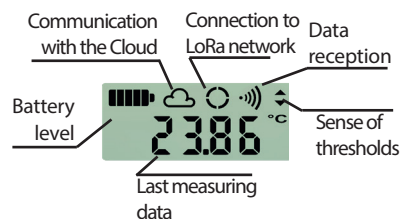

Freezer Standard version

Incubator version

17 349b EN 01 05